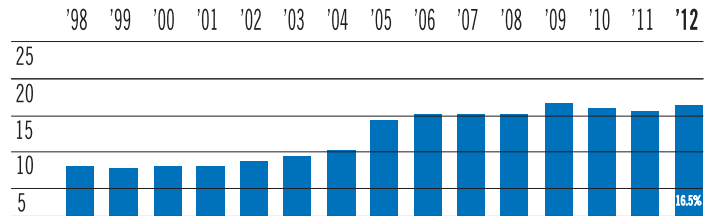

Rank	Winery	Mentions per 100 responses			Average Price	
		'12	'11	'10	'12	'11
36	Felsina CASTELNUOVO BERARDENGA, CHIANTI	3.0	-	-	$83.17	-
37	Shafer Vineyards NAPA, NAPA VLY., CA	3.0	-	3.5	$118.50	-
38	Rombauer Vineyards ST. HELENA, NAPA VLY., CA	2.5	7.1	7.4	$75.60	$67.36
39	J. Lohr Winery SAN JOSE, CA	2.4	3.0	4.0	$39.20	$39.00
40	Angelo Gaja PIEDMONT, ITALY	2.5	-	-	$487.80	-
41	Louis Martini Winery ST. HELENA, NAPA VLY., CA	2.5	-	-	$38.80	-
42	Veuve Cliquot REIMS, FRANCE	2.5	4.0	5.0	$114.00	$123.25
43	Cristom SALEM, OR	2.5	-	-	$76.00	-
44	Au Bon Climat SANTA YNEZ, SANTA BARBARA CTY., CA	2.5	3.0	4.0	$48.60	$50.67
45	14 Hands PATERSON, COLUMBIA VLY., WA	2.5	-	-	$34.20	-
46	Hall ST. HELENA, NAPA VLY., CA	2.5	-	-	$76.00	-
47	St. Innocent SALEM, OR	2.5	-	-	$69.40	-
48	Kistler Vineyards GLEN ELLEN, SONOMA CTY., CA	2.5	2.5	-	$146.00	$132.80
49	Lucien Crochet SANCERRE, LOIRE VLY., FRANCE	2.5	2.5	-	$75.40	$74.60
50	Robert Mondavi Winery OAKVILLE, NAPA VLY., CA	2.5	-	-	$59.20	-

PINOT NOIR

AS A % OF TOP-SELLING WINES

PINOT NOIR

SHARE OF POINTS & AVERAGE PRICE

	% Share of Points			Average Price		
by Country	'10	'11	'12	'10	'11	'12
America	89.2%	86.1%	88.9%	$64.45	$70.06	$68.45
France	8.4	10.1	8.4	84.50	107.70	76.54
by Appellation	'10	'11	'12	'10	'11	'12
Oregon	39.3%	38.0%	29.9%	$62.83	$66.21	$72.56
Sonoma	22.3	23.2	22.6	73.36	77.73	74.90
Carneros	4.8	4.8	5.4	57.69	58.66	55.80
Russian River	10.7	12.0	12.7	80.03	81.66	77.82
Sonoma Coast	8.7	8.7	8.3	73.03	75.68	75.34
Central Coast	12.6	11.6	13.2	61.36	79.81	59.21
Burgundy	7.3	8.7	6.8	89.42	114.44	77.04
Overall Average Price				$65.67	$73.40	$68.74